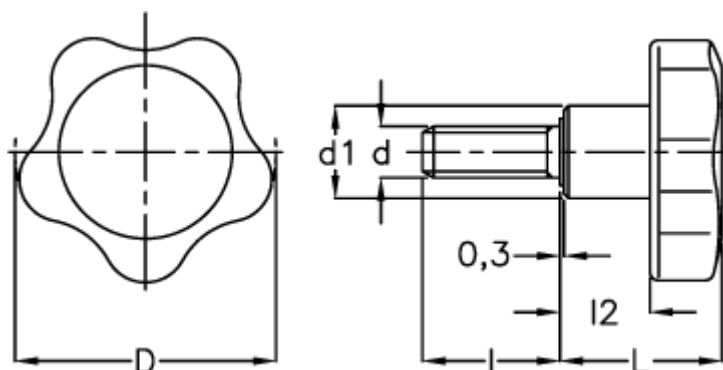

Article number: 2302166354

Description: E+G Lobe knobs  
VC.692/40 p-M8x30

## Measures

D = 40

d1 = 15

d 6g = M8

l = 30

L = 26

l2 = 14